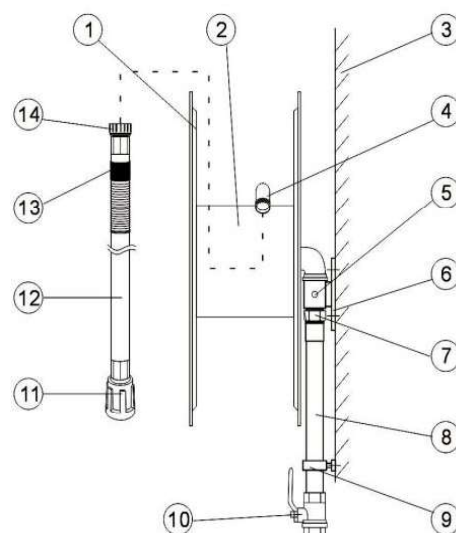

FIRECHIEF REELMAX FIXED MANUAL FIRE HOSE REELS

FIRECHIEF®
making the world a safer place

MODEL:

RMFM19-B REEL
RMFM25-B MAX

- Quality construction using powder coated steel and brass
- Supplied 'hose-on' and ready to install
- Supplied with 30m of LPBC approved EN694 fire hose available in 19mm or 25mm options
- Supplied with jet/spray nozzle hose guide and gate valve
- Certified by LPCB to EN671-1
- 2 year guarantee
- Designed for emergency use

RMFM19-B
102-1075

+44 (0) 330 999 0019

sales@firechiefglobal.com

firechiefglobal.com

FIRECHIEF REELMAX FIXED MANUAL FIRE HOSE REELS

FIRECHIEF®
making the world a safer place

Features

- Hose reel with powder coated and anti-ultraviolet side discs
- Corrosion resistant full brass waterway
- Leak proof hose fitting used to connect fire hose to water outlet
- High pressure resistance; maximum working pressure, 12 bar
- Robust leak free design providing over 3000 rotations of the hose reel with no leakage
- High pressure spray. The nozzle can be adjusted to jet/spray
- This type of hose reel can be used in a fire hose reel cabinet
- Supplied with LPBC approved EN694 fire hose, ideal for applications where long intervals can occur between use

MODEL:

RMFM19-B REEL
RMFM25-B MAX

Parts

- | | |
|--------------------------|------------------------------|
| 1. Hose Reel Disc | 9. Pipe Bracket |
| 2. Hose Drum | 10. Gate Valve |
| 3. Wall Mounting Surface | 11. Nozzle |
| 4. Water Inlet | 12. Fire Hose |
| 5. Locking Screw | 13. Spring Wire Hose Support |
| 6. Fixed Bracket | 14. Connector |
| 7. Inlet Joint | |
| 8. Inlet Pipe | |